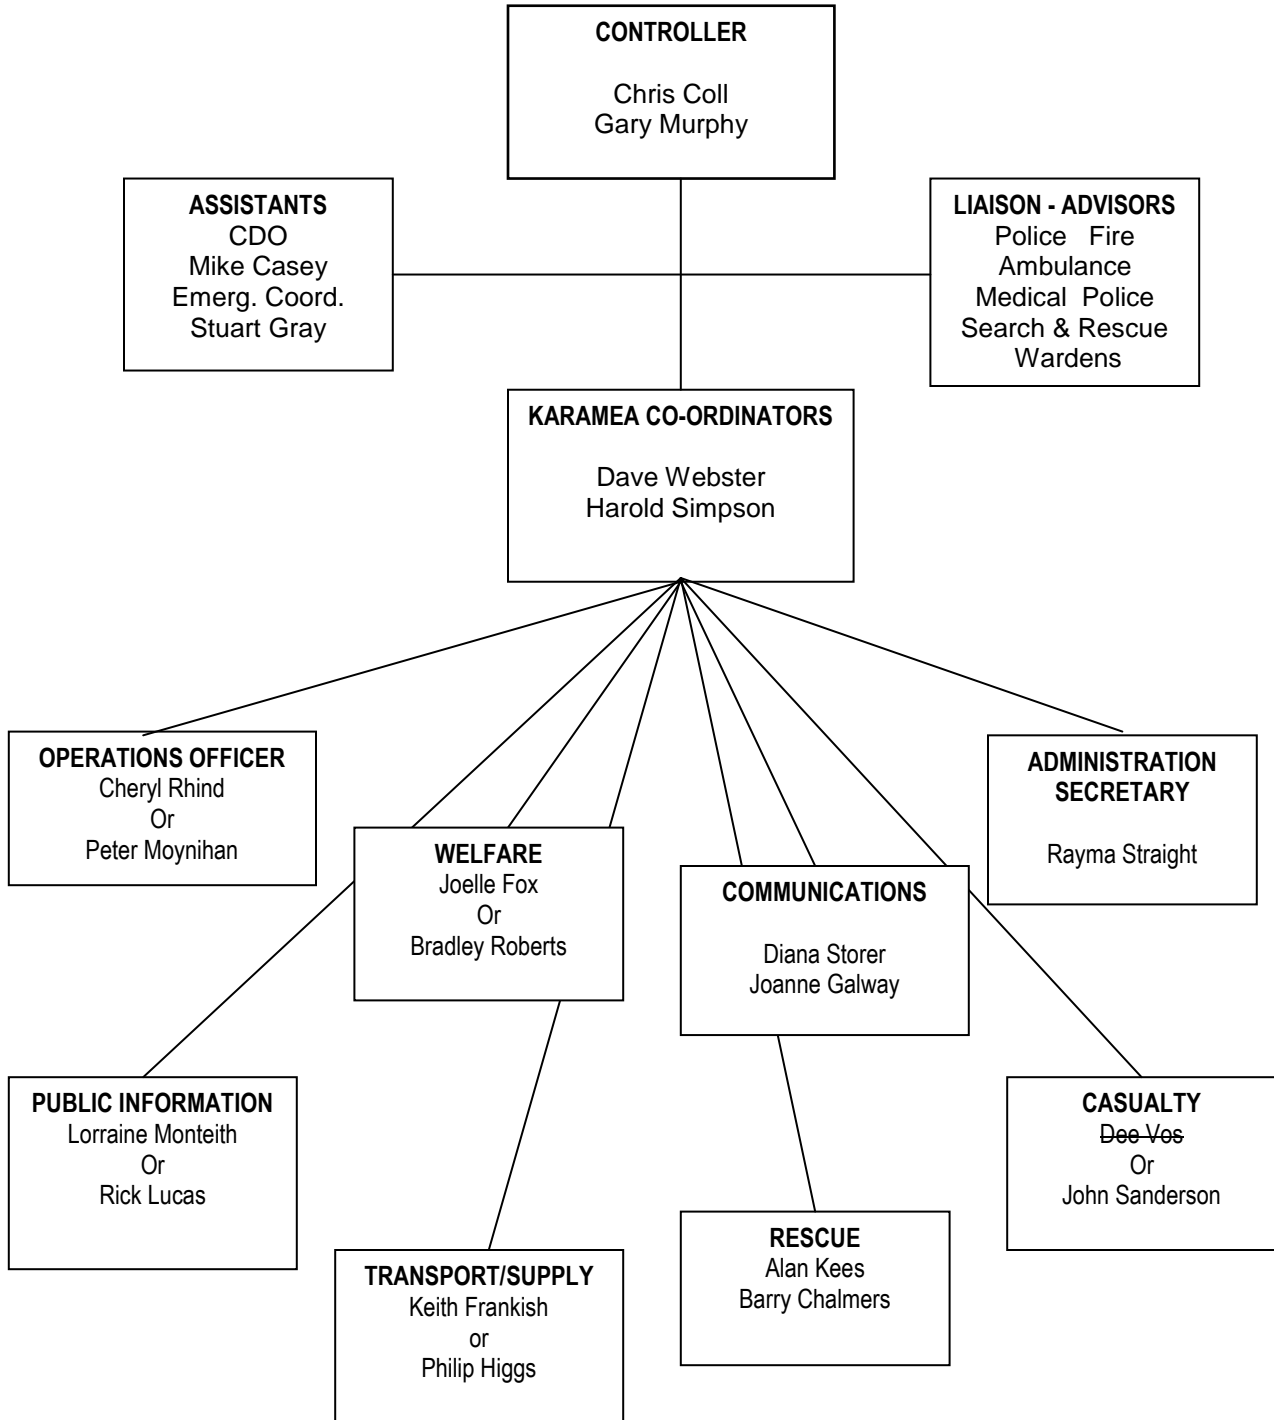

Karamea Civil Defence Management Flow Chart

(current as of Jan 17, 2011)

If you know of any updates to this list please contact Rick Lucas 782 6707 with corrections, thanks!